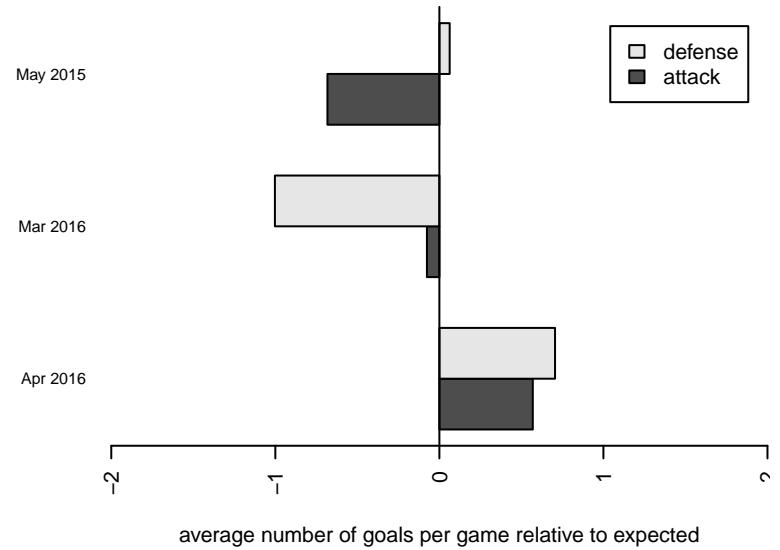

# FC Nova Red B98

FC Nova  
Boise, ID  
B98 total strength=1558  
attack=17.09 defense=11.19  
spr league = Spr Idaho D3 U17 A U17

alt names used:  
FC NOVA RED 98

Venues played:  
2014 ID Directors Cup High School U18  
2015 Spr Idaho D3 U17 A U17

**attack and defense variance (black dot)  
relative to other teams  
and top 10 in region**

**attack and defense rating  
relative to others at age  
and all opponents in last 13 months**

**attack and defense rating  
relative to others at age  
and all opponents in last 13 months**

**Performance relative to 13 month average**

**Performance relative to 13 month average**

Distribution of opponents  
 Red = Lose zone, Blue = Win zone, Green = Even  
 Black line separates win/lose zones