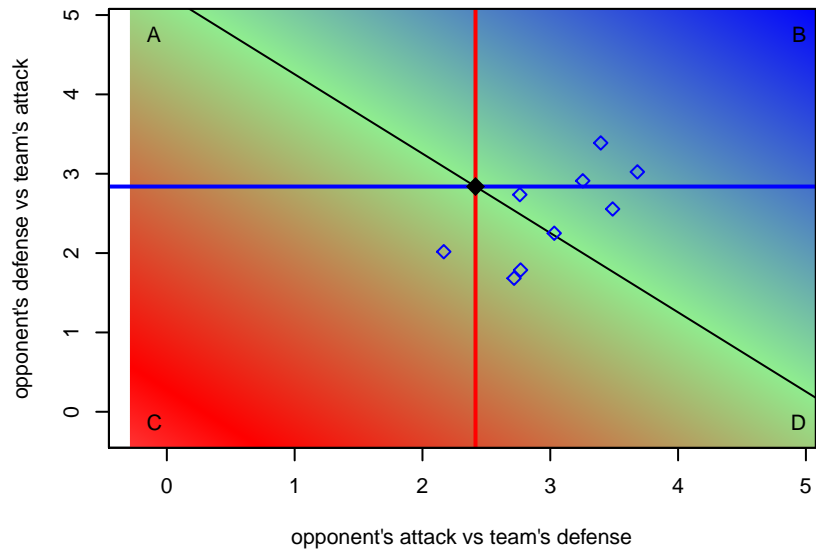

# FC Nova Red B98

FC Nova  
Boise, ID  
B98 total strength=1558  
attack=17.09 defense=11.19  
spr league = Spr Idaho D3 U17 A U17

alt names used:  
FC NOVA RED 98

Venues played:  
2014 ID Directors Cup High School U18  
2015 Spr Idaho D3 U17 A U17

**attack and defense variance (black dot)  
relative to other teams  
and top 10 in region**

**attack and defense rating  
relative to others at age  
and all opponents in last 13 months**

**attack and defense rating  
relative to others at age  
and all opponents in last 13 months**

**Performance relative to 13 month average**

**Performance relative to 13 month average**

Distribution of opponents  
 Red = Lose zone, Blue = Win zone, Green = Even  
 Black line separates win/lose zones

lot. A=Neither has attack advantage, B=Opponent has both attack and defense advantage, C=Opponent has both attack and defense disadvantage, D=Both have

<b>date</b>	<b>home</b>		<b>away</b>		<b>venue</b>	<b>pred.home</b>	<b>pred.away</b>
2016-04-29	FC Nampa B98	0	FC Nova Red B98	4	2015 Spr Idaho D3 U17 A U17	1.49	2.31
2016-04-16	FC Nova Red B98	3	Boise Nationals Arsenal B99	3	2015 Spr Idaho D3 U17 A U17	0.75	3.05
2016-04-12	Boise Nationals Inter B98	3	FC Nova Red B98	0	2015 Spr Idaho D3 U17 A U17	3.80	0.70
2016-04-06	Idaho Arsenal United Knights B99	1	FC Nova Red B98	0	2015 Spr Idaho D3 U17 A U17	1.47	0.96
2016-03-17	FC Nova Red B98	2	Idaho Rush Premier B99	4	2015 Spr Idaho D3 U17 A U17	0.89	2.32
2016-03-12	Twin Falls Rapids B98	2	FC Nova Red B98	2	2015 Spr Idaho D3 U17 A U17	1.35	2.45
2016-03-05	Idaho Rush Premier B99	3	FC Nova Red B98	0	2015 Spr Idaho D3 U17 A U17	2.32	0.89
2015-05-17	Boise Nationals Hotspur B99	0	FC Nova Red B98	0	2014 ID Directors Cup High School U18	0.77	2.01
2015-05-16	FC Nova Red B98	1	Sawtooth United B97	3	2014 ID Directors Cup High School U18	0.47	2.62
2015-05-16	FC Nova Red B98	1	Idaho Rush Nero B96	2	2014 ID Directors Cup High School U18	1.57	1.80