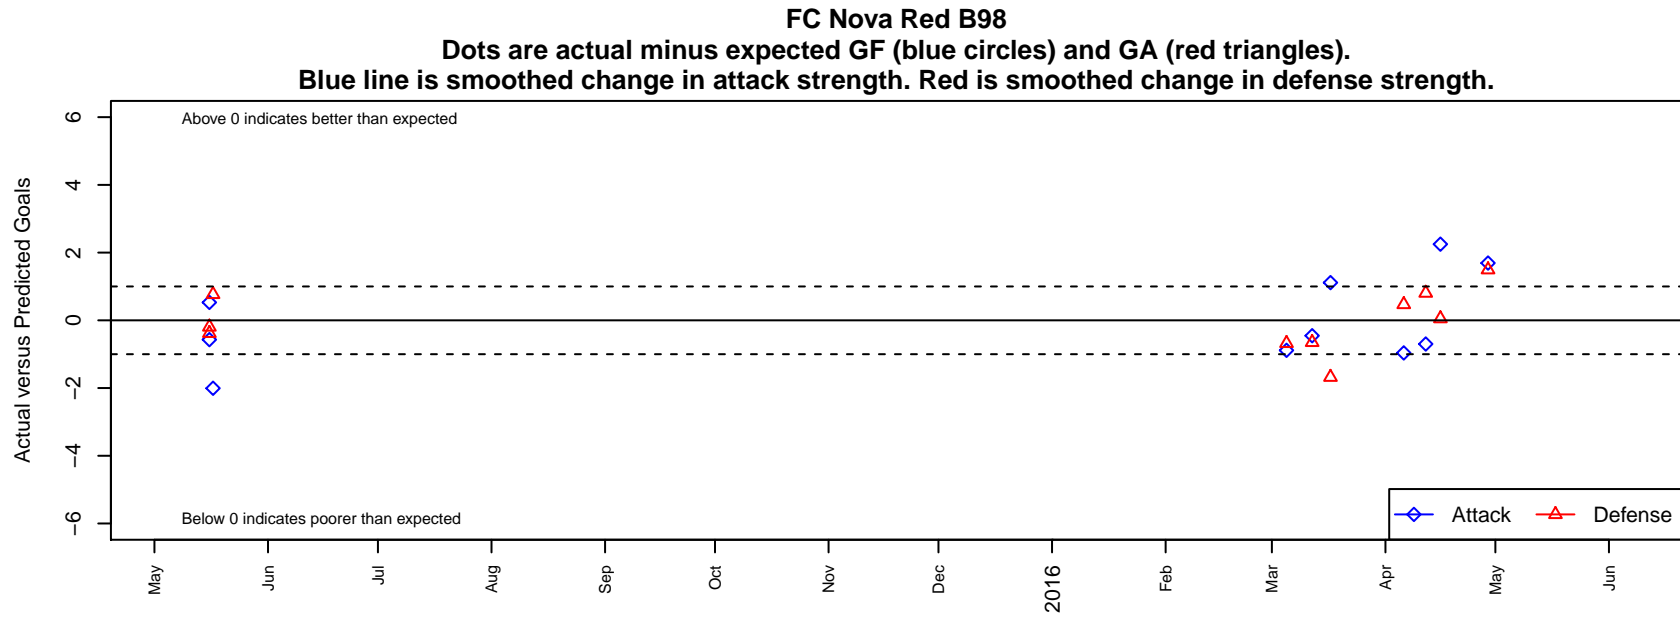

# FC Nova Red B98

FC Nova  
Boise, ID  
B98 total strength=1558  
attack=17.09 defense=11.19  
spr league = Spr Idaho D3 U17 A U17

alt names used:  
FC NOVA RED 98

Venues played:  
2014 ID Directors Cup High School U18  
2015 Spr Idaho D3 U17 A U17

**attack and defense variance (black dot)  
relative to other teams  
and top 10 in region**

**attack and defense rating  
relative to others at age  
and all opponents in last 13 months**

**attack and defense rating  
relative to others at age  
and all opponents in last 13 months**

**Performance relative to 13 month average**

**Performance relative to 13 month average**

Distribution of opponents  
 Red = Lose zone, Blue = Win zone, Green = Even  
 Black line separates win/lose zones