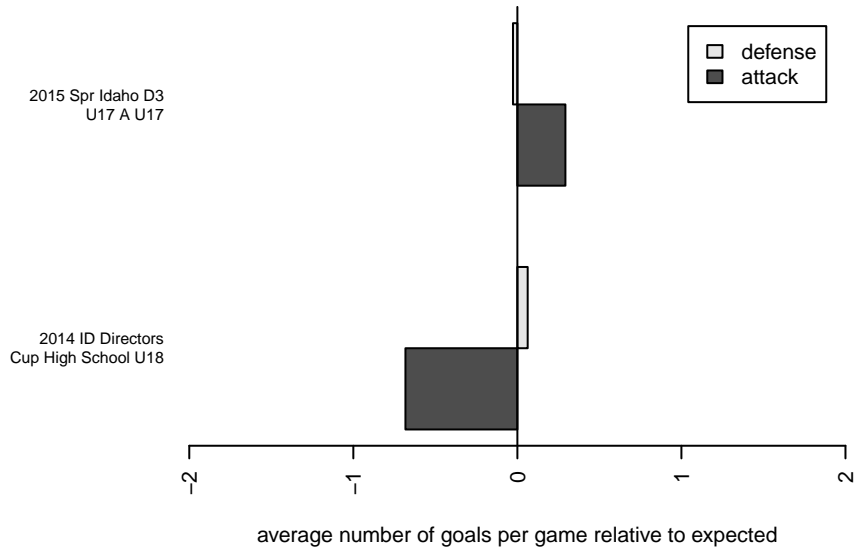

# FC Nova Red B98

FC Nova  
Boise, ID  
B98 total strength=1558  
attack=17.09 defense=11.19  
spr league = Spr Idaho D3 U17 A U17

alt names used:  
FC NOVA RED 98

Venues played:  
2014 ID Directors Cup High School U18  
2015 Spr Idaho D3 U17 A U17

**attack and defense variance (black dot)  
relative to other teams  
and top 10 in region**

**attack and defense rating  
relative to others at age  
and all opponents in last 13 months**

**attack and defense rating  
relative to others at age  
and all opponents in last 13 months**

**Performance relative to 13 month average**

**Performance relative to 13 month average**

Distribution of opponents  
 Red = Lose zone, Blue = Win zone, Green = Even  
 Black line separates win/lose zones