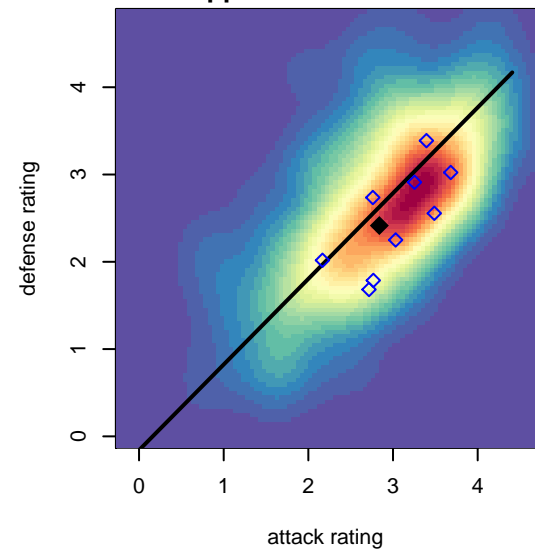

# FC Nova Red B98

FC Nova  
Boise, ID  
B98 total strength=1558  
attack=17.09 defense=11.19  
spr league = Spr Idaho D3 U17 A U17

alt names used:  
FC NOVA RED 98

Venues played:  
2014 ID Directors Cup High School U18  
2015 Spr Idaho D3 U17 A U17

**attack and defense variance (black dot)  
relative to other teams  
and top 10 in region**

**attack and defense rating  
relative to others at age  
and all opponents in last 13 months**

**attack and defense rating  
relative to others at age  
and all opponents in last 13 months**

**Performance relative to 13 month average**

**Performance relative to 13 month average**

Distribution of opponents  
 Red = Lose zone, Blue = Win zone, Green = Even  
 Black line separates win/lose zones