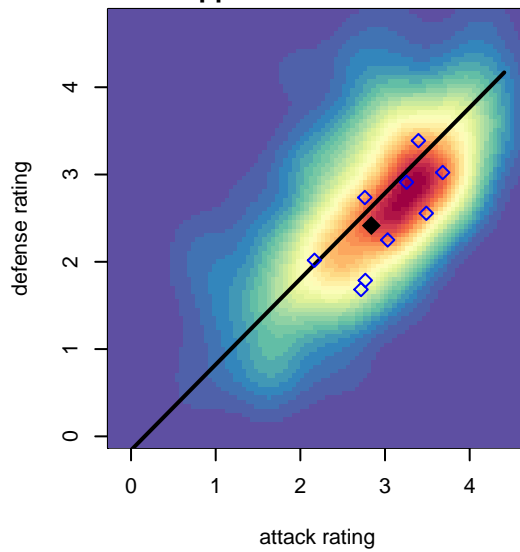

# FC Nova Red B98

FC Nova  
Boise, ID  
B98 total strength=1558  
attack=17.09 defense=11.19  
spr league = Spr Idaho D3 U17 A U17

alt names used:  
FC NOVA RED 98

Venues played:  
2014 ID Directors Cup High School U18  
2015 Spr Idaho D3 U17 A U17

**attack and defense variance (black dot)  
relative to other teams  
and top 10 in region**

**attack and defense rating  
relative to others at age  
and all opponents in last 13 months**

**attack and defense rating  
relative to others at age  
and all opponents in last 13 months**

**Performance relative to 13 month average**

**Performance relative to 13 month average**

Distribution of opponents  
 Red = Lose zone, Blue = Win zone, Green = Even  
 Black line separates win/lose zones